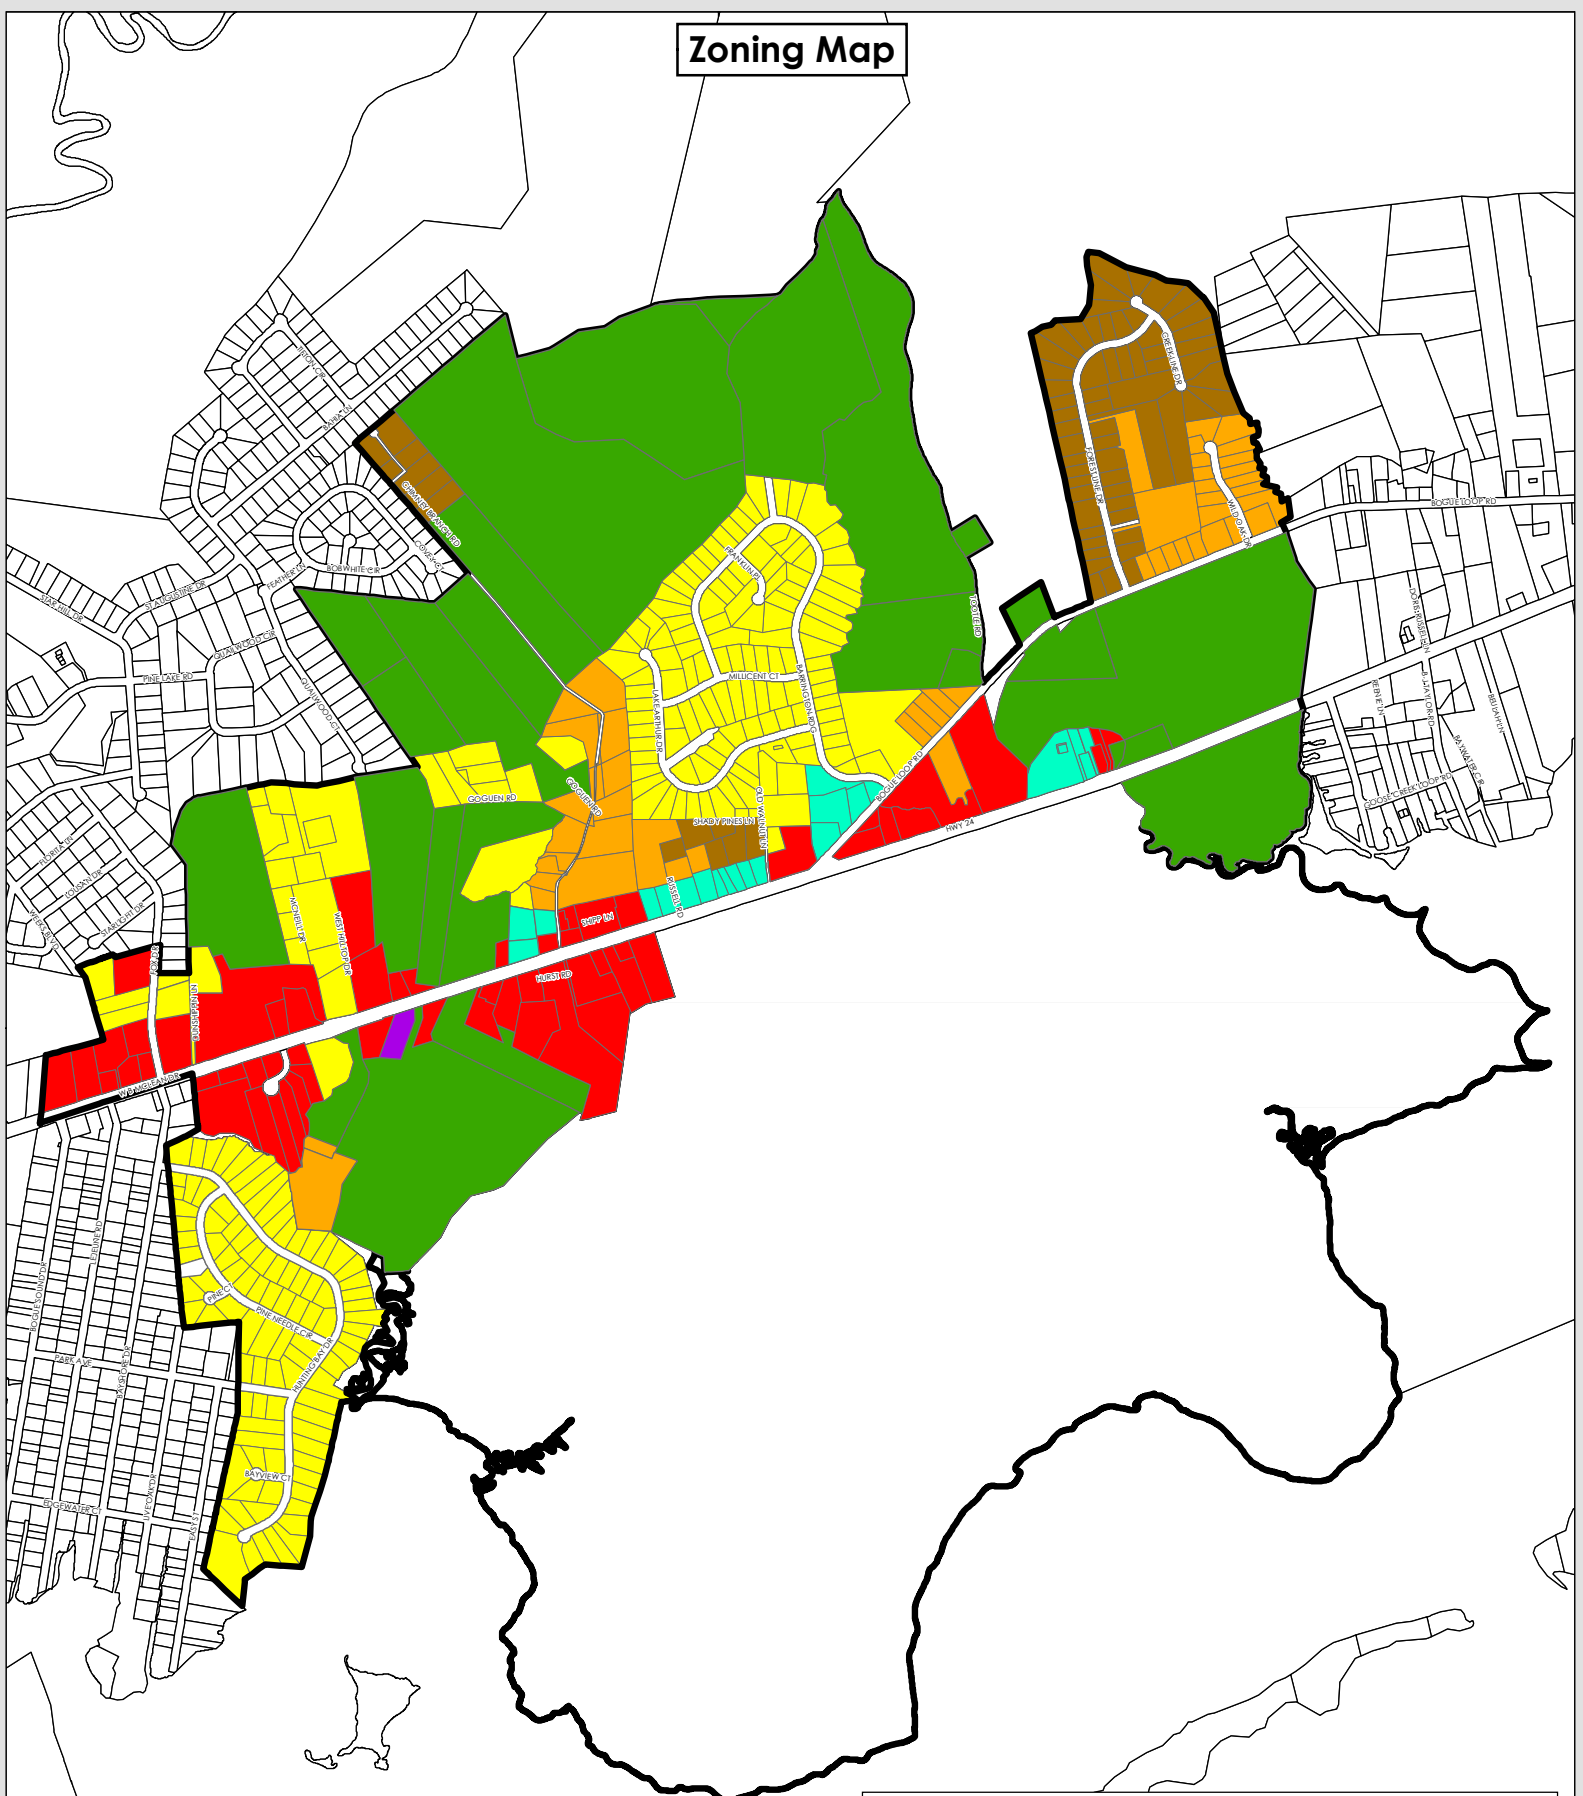

Zoning Map

Town Limits

- R-15M
- R15
- R20
- B-1
- IW
- OI
- RA

THE TOWN OF
BOGUE
NORTH CAROLINA